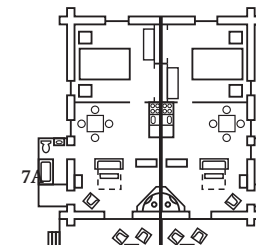

Accommodation Layouts

Original Log Cabins

Deluxe Cottage
#7A - B

3 Bedroom Cottage
#1 - 6

Cedar Court Log Suites

Queen Suites
#14A - F, #15A - F

King Suites
#16A - D

The Birches – Double or Queen

**Double or Queen
Motel-style Units**
#9, 10, 11, 12, A-E

Executive Suite with Whirlpool

Executive Suite
#18

Family Suite with Whirlpool

Family Suite
#17

Junior Cottages

Junior Cottages
#8A - E

Executive Two Bedroom Chalets