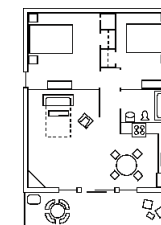

Accommodation Layouts

Original Log Cabins

Deluxe Cottage
#7A - B

3 Bedroom Cottage
#1 - 6

Cedar Court Log Suites

Queen Suites
#14A - F, #15A - F

King Suites
#16A - D

The Birches – Double or Queen

**Double or Queen
Motel-style Units**
#9, 10, 11, 12, A-E

Executive Suite with Whirlpool

Executive Suite
#18

Family Suite with Whirlpool

Family Suite
#17

Junior Cottages

Junior Cottages
#8A - E

Executive Two Bedroom Chalets

#20, 22, 24, 26, 28

Executive Three Bedroom Chalets

Lower Level

Upper Level

#19, 21, 23, 25, 27

172 Shore Road, Braeshore,
Pictou, Nova Scotia B0K 1H0
Phone (902) 485-4322

Toll Free Reservations 1-800-495-6343
www.pictoulodge.com