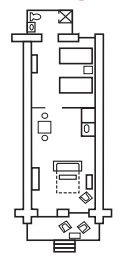

Accommodation Layouts

Original Log Cabins

Deluxe Cottage
#7A - B

3 Bedroom Cottage
#1 - 6

Cedar Court Log Suites

Queen Suites
#14A - F, #15A - F

King Suites
#16A - D

The Birches – Double or Queen

**Double or Queen
Motel-style Units**
#9, 10, 11, 12, A-E

Executive Suite with Whirlpool

Executive Suite
#18

Family Suite with Whirlpool

Family Suite
#17

Junior Cottages

Junior Cottages
#8A - E

Executive Two Bedroom Chalets

#20, 22, 24, 26, 28

Executive Three Bedroom Chalets

Lower Level

Upper Level

#19, 21, 23, 25, 27

172 Shore Road, Braeshore,
Pictou, Nova Scotia B0K 1H0
Phone (902) 485-4322

Toll Free Reservations 1-800-495-6343
www.pictoulodge.com