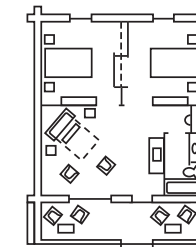

Accommodation Layouts

Original Log Cabins

Deluxe Cottage
#7A - B

3 Bedroom Cottage
#1 - 6

Cedar Court Log Suites

Queen Suites
#14A - F, #15A - F

King Suites
#16A - D

The Birches – Double or Queen

**Double or Queen
Motel-style Units**
#9, 10, 11, 12, A-E

Executive Suite with Whirlpool

Executive Suite
#18

Family Suite with Whirlpool

Family Suite
#17

Junior Cottages

Junior Cottages
#8A - E

Executive Two Bedroom Chalets