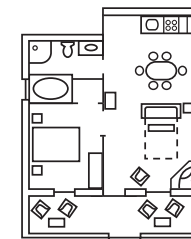

Accommodation Layouts

Original Log Cabins

Deluxe Cottage
#7A - B

3 Bedroom Cottage
#1 - 6

Cedar Court Log Suites

Queen Suites
#14A - F, #15A - F

King Suites
#16A - D

The Birches – Double or Queen

**Double or Queen
Motel-style Units**
#9, 10, 11, 12, A-E

Executive Suite with Whirlpool

Executive Suite
#18

Family Suite with Whirlpool

Family Suite
#17

Junior Cottages

Junior Cottages
#8A - E

Executive Two Bedroom Chalets