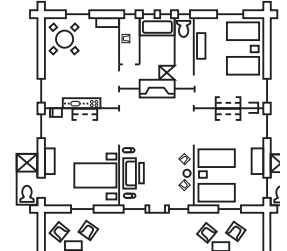

Accommodation Layouts

Original Log Cabins

Deluxe Cottage
#7A - B

3 Bedroom Cottage
#1 - 6

Cedar Court Log Suites

Queen Suites
#14A - F, #15A - F

King Suites
#16A - D

The Birches – Double or Queen

**Double or Queen
Motel-style Units**
#9, 10, 11, 12, A-E

Executive Suite with Whirlpool

Executive Suite
#18

Family Suite with Whirlpool

Family Suite
#17

Junior Cottages

Junior Cottages
#8A - E

Executive Two Bedroom Chalets