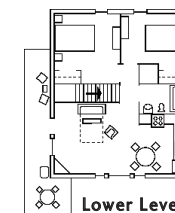

Accommodation Layouts

Original Log Cabins

Deluxe Cottage
#7A - B

3 Bedroom Cottage
#1 - 6

Cedar Court Log Suites

Queen Suites
#14A - F, #15A - F

King Suites
#16A - D

The Birches – Double or Queen

**Double or Queen
Motel-style Units**
#9, 10, 11, 12, A-E

Executive Suite with Whirlpool

Executive Suite
#18

Family Suite with Whirlpool

Family Suite
#17

Junior Cottages

Junior Cottages
#8A - E

Executive Two Bedroom Chalets

#20, 22, 24, 26, 28

Executive Three Bedroom Chalets

Lower Level

Upper Level

#19, 21, 23, 25, 27

172 Shore Road, Braeshore,
Pictou, Nova Scotia B0K 1H0
Phone (902) 485-4322

Toll Free Reservations 1-800-495-6343
www.pictoulodge.com